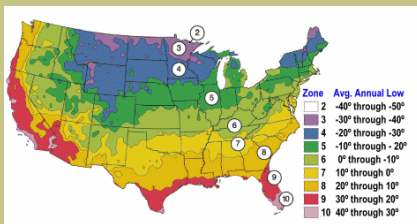

Black Satin Blackberry

Rubus laciniatus

Excellent for home gardens.

Medium to large blackberry. Honey sweet flavor.

Heavy yielding semi-erect thornless type with improved quality and hardiness over other backyard blackberries.

Vigorous grower. Rarely suckers, disease resistant.

Ripens: July.

Cold hardy to U.S.D.A. Zone 5.

Since 1944

From the nurseries of
L.E. COOKE CO

www.lecooke.com

**Excellence
in Bareroot**